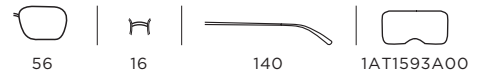

DUBLIN | NEW

MK 2150U | ACETATE | MODERN GLAMOUR

3005M5
UPC: 725125375252
EAN: 200143869773

FRAME Clear
LENSES Rose Gold Polar