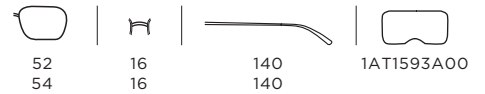

BUDAPEST | NEW
MK 4084U | ACETATE | MODERN GLAMOUR

3005
UPC: 725125375276 | 725125375269
EAN: 200143869810 | 200143869797

FRAME Black
LENSES Demo Lens