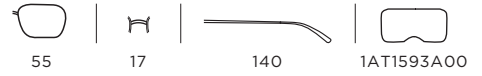

FRAME Rose Gold-Tone
LENSES Brown Clear Gradient

121313 | NEW
 UPC: 725125374323
 EAN: 200143867991

FRAME Shiny Mink Brown/Pearlized Blush Camel
LENSES Smoke Gradient

ST. LUCIA

MK 1035 | METAL | SEXY

11537V
UPC: 725125000789
EAN: 200137060971