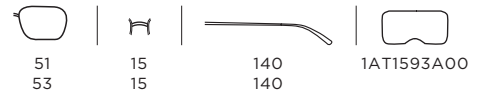

TERNI

MK 4079U | INJECTED | SPORT-LUXE CHIC

3332 | 53
UPC: 725125363525
EAN: 200143318394

FRAME Black
LENSES Demo Lens