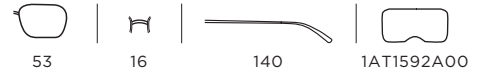

3346
UPC: 725125374460
EAN: 200143868271

FRAME Bio Black
LENSES Demo Lens

FRAME Bio Dark Tortoise
LENSES Demo Lens

FRAME Bio Cordovan
LENSES Demo Lens

FRAME Bio Bone
LENSES Demo Lens

SITKA | NEW

MK 4088 | ACETATE | MODERN GLAMOUR