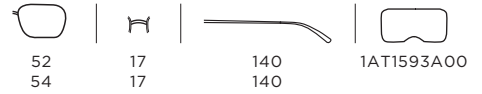

HONG KONG

MK 4069U | INJECTED | SPORT-LUXE CHIC

3050
UPC: 725125247726 | 725125247719
EAN: 200143191409 | 200143191386