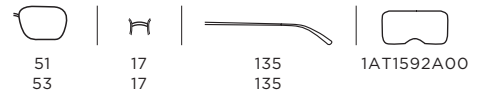

BLY

MK 4047 | INJECTED | SPORTY

3277 | 51
UPC: 725125984201
EAN: 200132021984