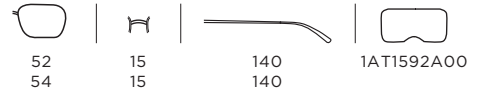

TELLURIDE

MK 4060U | INJECTED | SPORTY

3332 | 54
UPC: 725125007610
EAN: 200137248966