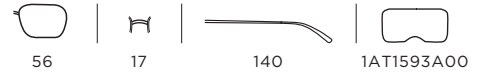

FRAME Rose Gold-Tone
LENSES Black Magenta
Gradient Mirror

ISLE OF PALMS

MK 2098U | ACETATE | GLAM

3781T3
UPC: 725125032551
EAN: 200137627198

FRAME Black
LENSES Gray Gradient Polar

300511
UPC: 725125032483
EAN: 200137627051