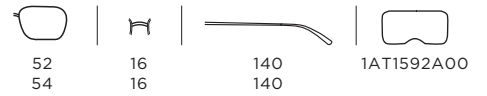

MEMPHIS

MK 3035 | METAL | SPORT-LUXE CHIC

1014 | 54
UPC: 725125068772
EAN: 200137737309