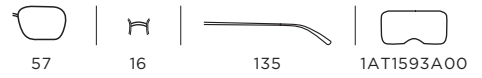

ADRIANNA II
MK 2024 | ACETATE | SPORTY

310613
UPC: 725125961653
EAN: 200131163111