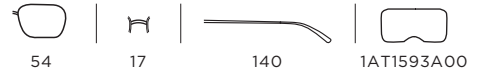

QUINTANA

MK 4074 | ACETATE | MODERN GLAMOUR

3050
UPC: 725125179706
EAN: 200143083407

FRAME Clear
LENSES Demo Lens

3332
UPC: 725125179720
EAN: 200143083445

FRAME Dark Grey
Transparent
LENSES Demo Lens

ROME

MK 4076U | INJECTED | MODERN GLAMOUR