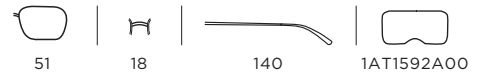

LIL

MK 3017 | METAL | SPORTY

1187
UPC: 725125984287
EAN: 200132021700

FRAME Matte Black/Gold-Tone
LENSES Demo Lens