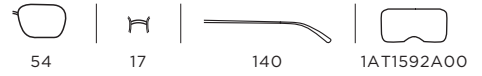

NAO

MK 3018 | METAL | SPORTY

1194
UPC: 725125984713
EAN: 200132016782

FRAME Rose Gold-Tone
LENSES Demo Lens