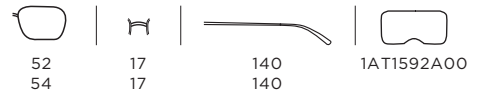

EDINBURGH | NEW
MK 4085U | ACETATE | URBAN COOL

3005
UPC: 725125375443 | 725125375436
EAN: 200143870151 | 200143870137