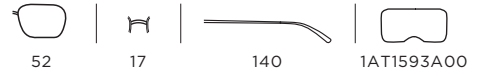

MK 3047 | METAL | MODERN GLAMOUR

1014
UPC: 725125364409
EAN: 200143359403

FRAME Light Gold-Tone
LENSES Demo Lens

1108
UPC: 725125364423
EAN: 200143359441

FRAME Rose Gold-Tone
LENSES Demo Lens

CAIRO

MK 3049 | METAL | MODERN GLAMOUR