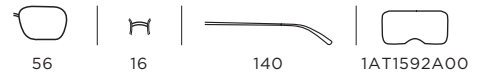

SORRENTO

MK 2130U | INJECTED | SPORT-LUXE CHIC

3005M5
UPC: 725125364157
EAN: 200143336299