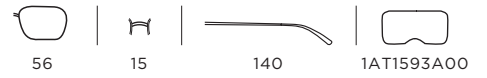

SAN DIEGO

MK 1045 | METAL | SPORTY

11086G
UPC: 725125009638
EAN: 200137440742

FRAME Rose Gold-Tone
LENSES Silver Mirror