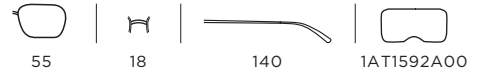

CORSICA

MK 1067B | METAL | MODERN GLAMOUR

10148G
UPC: 725125127554
EAN: 200137942192