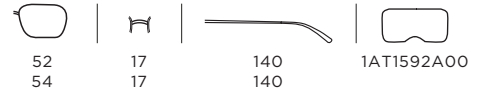

BELMONTE

MK 4077 | INJECTED | MODERN GLAMOUR

3332

UPC: 725125363723 | 725125363730
EAN: 200143319117 | 200143319131

FRAME Black

LENSES Demo Lens