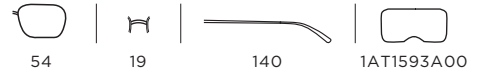

LAKE COMO | NEW

MK 2154 | ACETATE | MODERN GLAMOUR

300587
UPC: 725125375368
EAN: 200143869995

FRAME Black
LENSES Dark Grey Solid