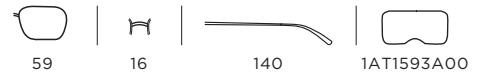

AVENTURA

MK 1071 | METAL | MODERN GLAMOUR

10148G
UPC: 725125164931
EAN: 200143082660

FRAME Light Gold/Black-Tone
LENSES Dark Gray Gradient