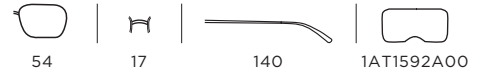

FRAME Rose Gold-Tone
LENSES Demo Lens

1212
UPC: 725125000079
EAN: 200137058855

FRAME Light Gold-Tone
LENSES Demo Lens

BUENA VISTA

MK 3030 | METAL | SPORTY

1014
UPC: 725125010092
EAN: 200137453391

FRAME Shiny Light Gold-Tone
LENSES Demo Lens