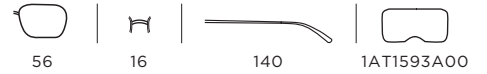

110813
UPC: 725125364317
EAN: 200143359021

FRAME Light Gold
LENSES Dark Grey Gradient

FRAME Light Gold
LENSES Brown Solid

FRAME Rose Gold-Tone
LENSES Brown Pink Gradient

SAN LEONE

MK 1084 | METAL | MODERN GLAMOUR