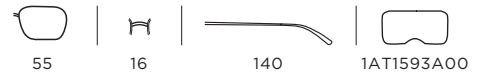

JAN

MK 2045 | ACETATE | SEXY

3006T5
UPC: 725125980500
EAN: 200131876899