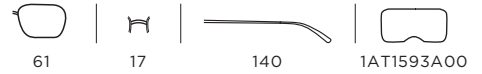

ZERMATT

MK 2079U | INJECTED | SPORTY

31756F
UPC: 725125368896
EAN: 200143600864

FRAME Pink Transparent
LENSES Rose Gold Silver Gradient Mirror