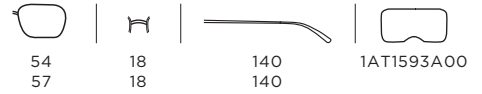

ANAHEIM

MK 2137U | ACETATE | MODERN GLAMOUR

3005SB | 54
UPC: 725125365635
EAN: 200143571980

FRAME Black
LENSES Clear + Blue Light + Etc