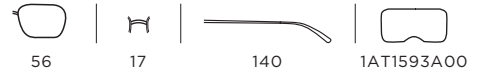

GENEVA | NEW

MK 2149U | ACETATE | MODERN GLAMOUR

3332T3
UPC: 725125374972
EAN: 200143869216

FRAME Black
LENSES Light Grey Gradient
Polar