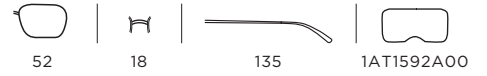

3489 | 52
UPC: 725125030618
EAN: 200137612507

FRAME Navy
LENSES Demo Lens

3998
UPC: 725125030632 | 725125030649
EAN: 200137612545 | 200137612569

FRAME Transparent Clear
LENSES Demo Lens

ADRIANNA V

MK 4034 | ACETATE | SPORTY