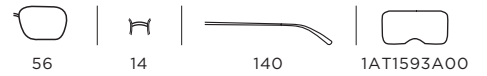

PROCIDA BRIGHT | NEW
MK 3054B | METAL | SPORT-LUXE CHIC

1014
UPC: 725125375160
EAN: 200143869599

FRAME Light Gold
LENSES Demo Lens