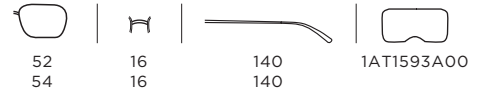

AUCKLAND

MK 4080U | ACETATE | MODERN GLAMOUR

3005 | 54
UPC: 725125366540
EAN: 200143579207