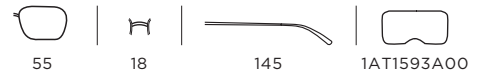

CORTINA

MK 2082 | ACETATE | GLAM

31238G
UPC: 725125365543
EAN: 200143571805

FRAME Yellow Tortoise
LENSES Grey Gradient