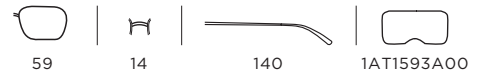

FRAME Black
LENSES Dark Grey Gradient

FRAME Cordovan
LENSES Cordovan Gradient

FRAME Jet Set Tort
LENSES Smoke Gradient

FRAME Signature Pvc Dark
Tortoise Block
LENSES Dark Grey Solid

CHELSEA BRIGHT | NEW

MK 1101B | METAL | SPORT-LUXE CHIC