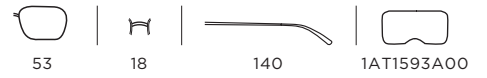

RAVENNA

MK 8001 | ACETATE | GLAM

3001

UPC: 725125944236
EAN: 200126140738

FRAME Black/Blue

LENSES Demo Lens