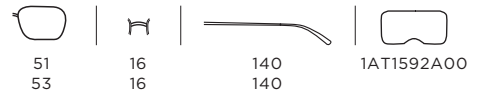

CARACAS BRIGHT | NEW

MK 4087B | ACETATE | SPORT-LUXE CHIC

3005
UPC: 725125374637 | 725125374620
EAN: 200143868615 | 200143868592

FRAME Black
LENSES Demo Lens