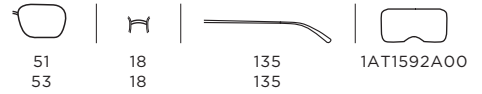

FLORENCE

MK 3042B | METAL | MODERN GLAMOUR

1014 | 51
UPC: 725125127660
EAN: 200137942413