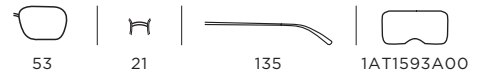

ADRIANNA III

MK 2023 | ACETATE | SPORTY

3106T5
UPC: 725125963343
EAN: 200131185304