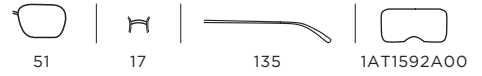

ADRIANNA IV
MK 3012 | METAL | SPORTY

1108
UPC: 725125008396
EAN: 200137277188