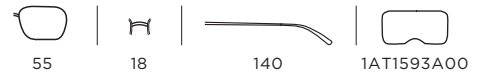

VALENCIA

MK 2132U | INJECTED | URBAN COOL

33326G
UPC: 725125362955
EAN: 200143306643

FRAME Black
LENSES Silver Mirror