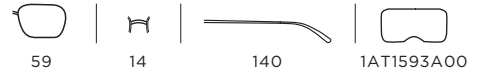

FRAME Black
LENSES Dark Grey Gradient

FRAME Pink Transparent
LENSES Rose Gold Mirror

FRAME Transparent
LENSES Smoke Gradient

FRAME Dark Tortoise-Tone
LENSES Brown Rose Gradient

KONA

MK 1089 | METAL | SPORT-LUXE CHIC