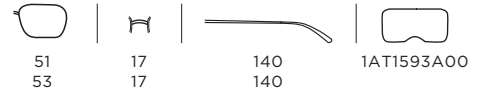

1108
UPC: 725125366328
EAN: 200143578767

FRAME Shiny Rose Gold
LENSES Demo Lens

1334
UPC: 725125366311
EAN: 200143578743

FRAME Shiny Black
LENSES Demo Lens

TORONTO

MK 3050 | METAL | MODERN GLAMOUR

1014 | 53
UPC: 725125366397
EAN: 200143578903