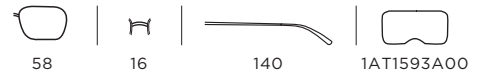

LA PAZ

MK 1062 | METAL | SPORT-LUXE CHIC

1108M5
UPC: 725125126885
EAN: 200137938355