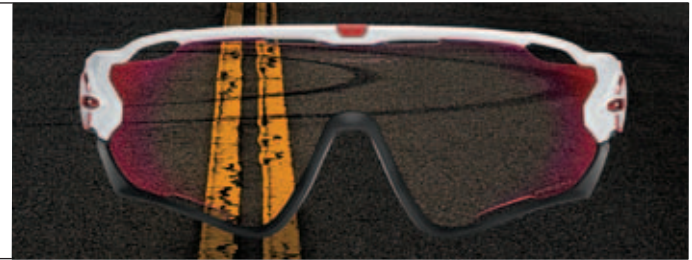

PRIZM™ ROAD BLACK

Engineered to help you see subtle changes in road texture and quickly spot hazards like rocks and potholes so you can perform with confidence on bright, sunny days.