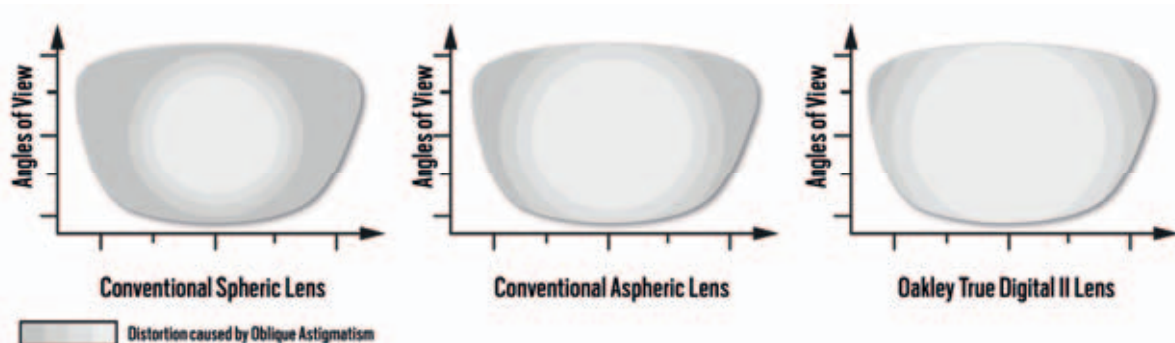

## OAKLEY AUTHENTIC PRESCRIPTION LENSES

The Oakley Authentic Prescription Lens Program, including sun and optical styles, features Oakley's unparalleled optical innovations merged with leading technologies and features designed to meet, and exceed, the uncompromising demands of sport and everyday life. Only Oakley Authentic lenses are signed with the ellipse logo, an icon of uncompromising quality for proof of Oakley authenticity.

- Wider power ranges with no frost in the lens periphery
- Minimizes oblique astigmatism for a wider field of view
- Faster adaptation & patient comfort

HIGH-WRAP SPORT FRAMES IN HIGH PRESCRIPTIONS

– This technology uses what we know about frame tilt, wrap, and vertex distance to optimize your doctor's prescription for your frame on your face.