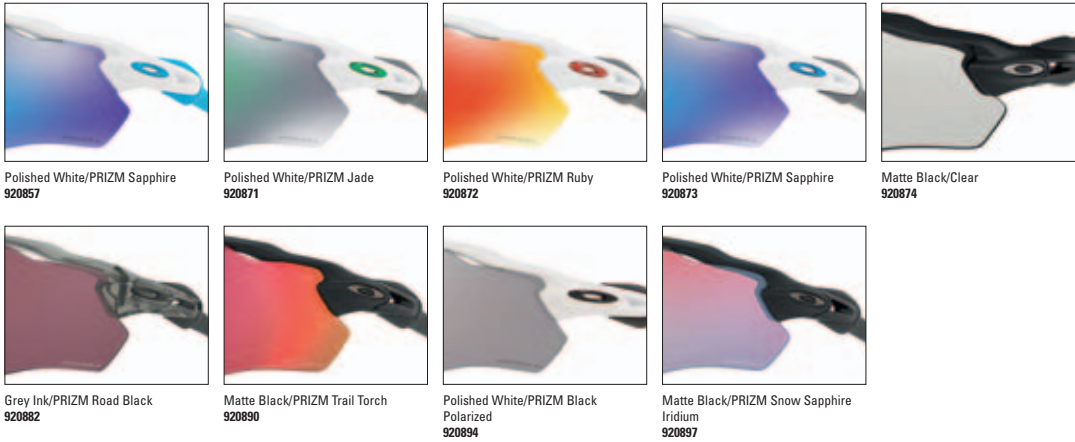

ACCESSORY LENSES