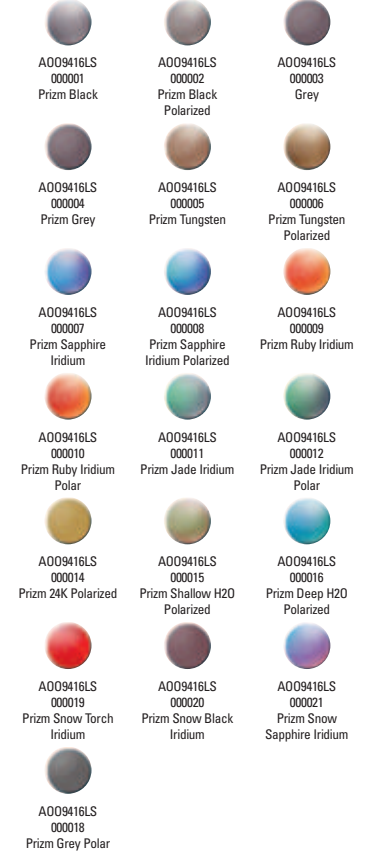

ACCESSORY LENSES