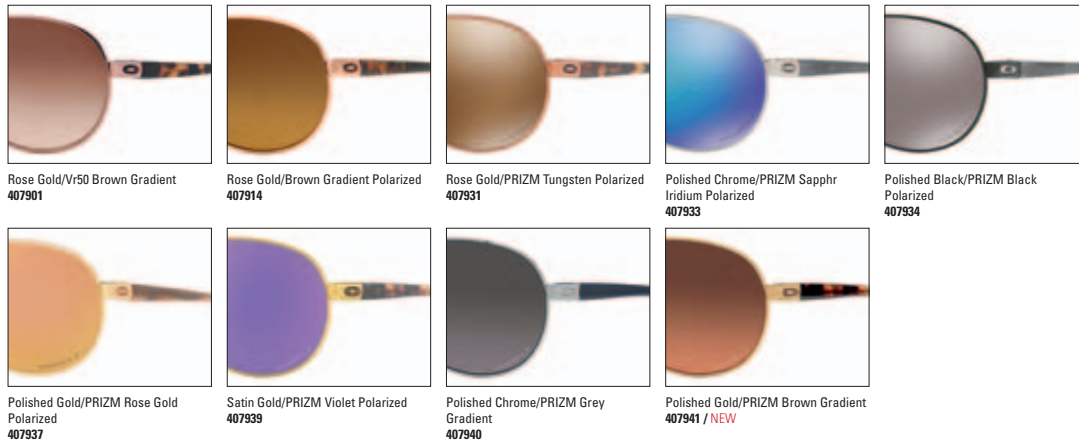

004079 FEEDBACK

For the first time, we blended the beauty of a C5-wire front with the warm tones of an acetate stem – making it the first wire frame sunglass that is truly designed for the active woman.

Rose Gold/Vr50 Brown Gradient
407901

Rose Gold/Brown Gradient Polarized
407914

Rose Gold/PRIZM Tungsten Polarized
407931

Polished Chrome/PRIZM Sapphr Iridium Polarized
407933

Polished Black/PRIZM Black Polarized
407934

Polished Gold/PRIZM Rose Gold Polarized
407937

Satin Gold/PRIZM Violet Polarized
407939

Polished Chrome/PRIZM Grey Gradient
407940

Polished Gold/PRIZM Brown Gradient
407941 / NEW

EYE	BRIDGE	B	ED
59	13	46.9	65.5

C-5™
C-5™