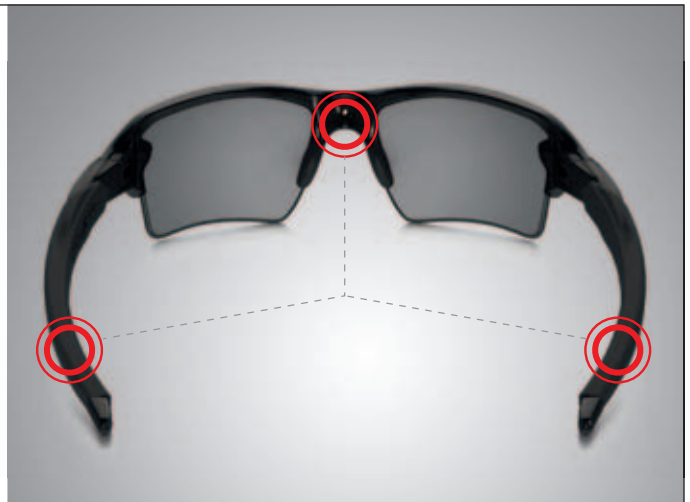

## ADVANCER™ TECHNOLOGY

Oakley® Advancer technology is designed to instantly open airflow to help combat fogging and overheating. With a simple pull of a toggle, wearers are able to harness cooling airflow so they can focus on their performance and not the conditions around them. The Advancer is available in sport performance frames, such as Flight Jacket and Radar® EV Advancer, and a more streamlined lifestyle version is available in active frames such as Oakley Anorak and Rev Up.

## THREE-POINT FIT

Oakley's Three-Point Fit ensures that each frame makes contact only at the bridge of the nose and behind the temples. This retains optics in perfect alignment, maintains a secure fit and eliminates the discomfort of ordinary frames that hook the ears with unbalanced pressure points.