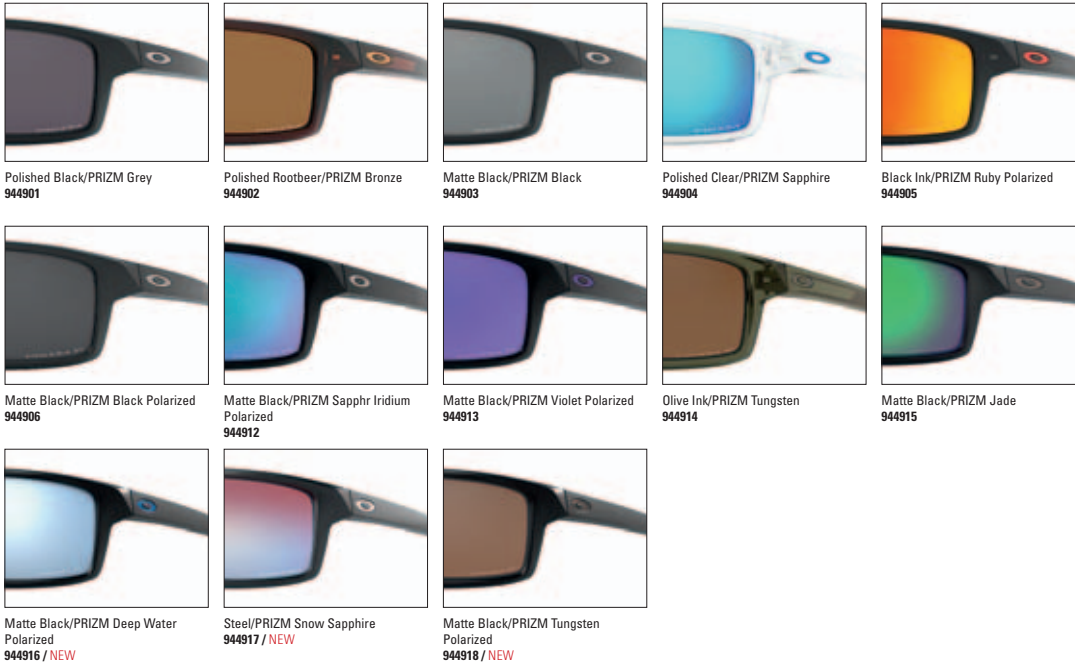

ACCESSORY LENSES

EYE	BRIDGE	B	ED
61	17	38.0	65.0