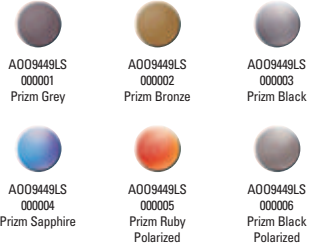

ACCESSORY LENSES

EYE	BRIDGE	B	ED
61	17	38.0	65.0