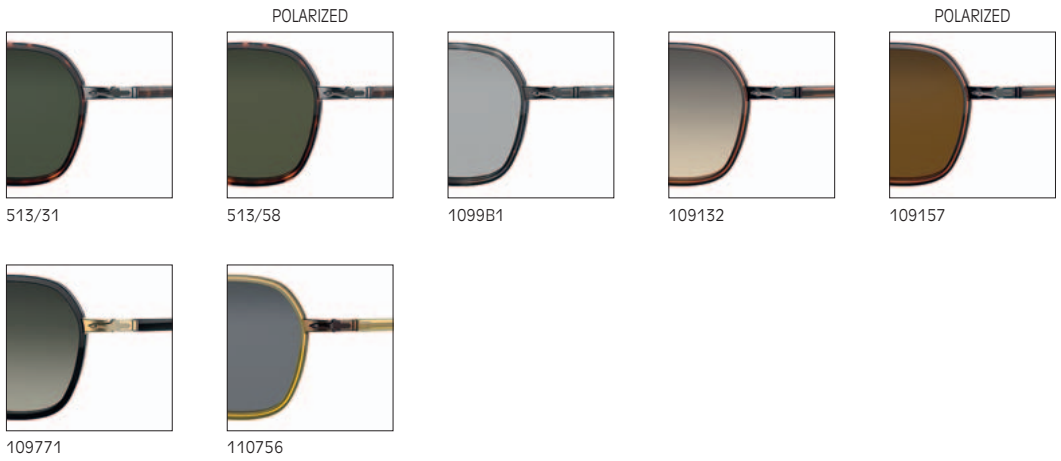

110371 **NEW**

111456

PO2483S

LENS BASE 6 - FLEX - STAINLESS STEEL

PO2480S

LENS BASE 6 - FLEX - STAINLESS STEEL

PO2477S
LENS BASE 6 - FLEX - STAINLESS STEEL

54	145	17
57	145	17