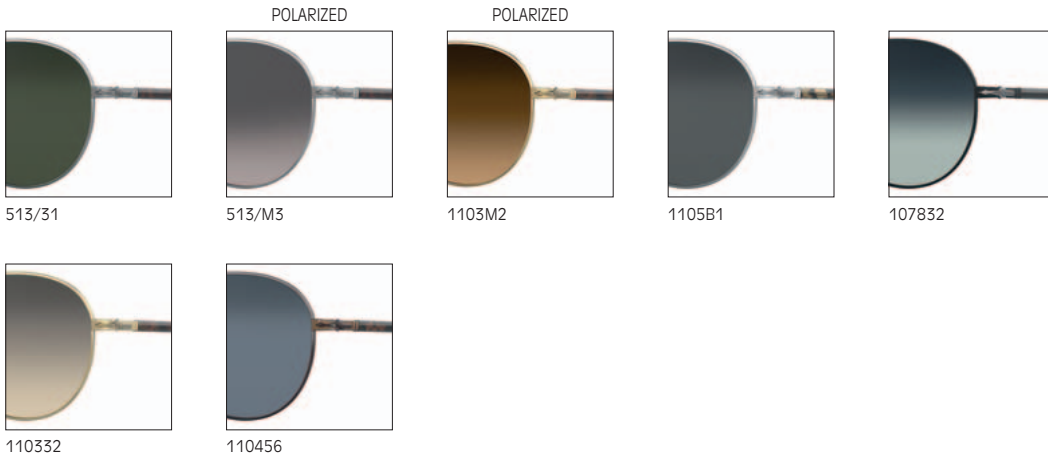

110371 **NEW**

111456

PO2483S

LENS BASE 6 - FLEX - STAINLESS STEEL

PO2480S

LENS BASE 6 - FLEX - STAINLESS STEEL

PO2477S
LENS BASE 6 - FLEX - STAINLESS STEEL

54	145	17
57	145	17

1VT1566B00

1VT0006A00 1AT1021R00

POLARIZED POLARIZED

513/31 513/M3 1103M2 1105B1 107832

110332 110456

PO2476S
LENS BASE 6 - FLEX - STAINLESS STEEL

50	140	20
52	145	20

1VT1566B00