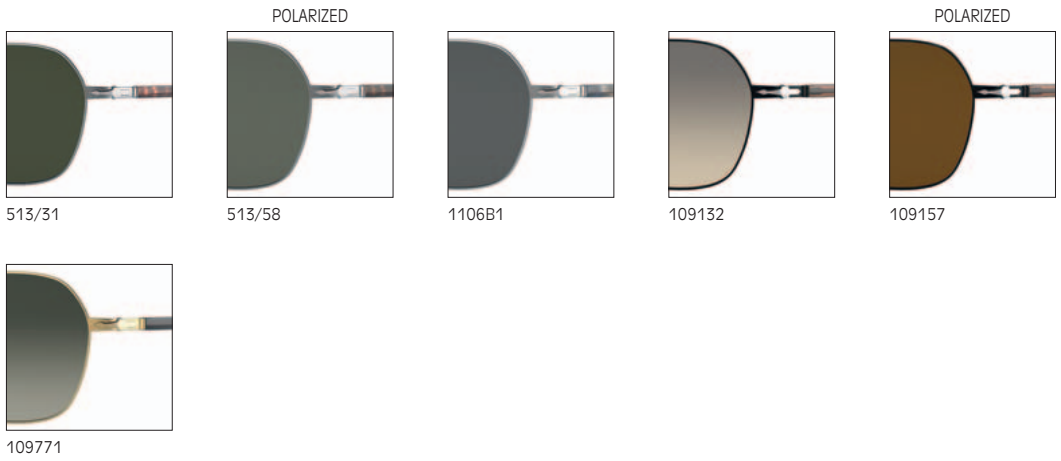

PO2483S

LENS BASE 6 - FLEX - STAINLESS STEEL